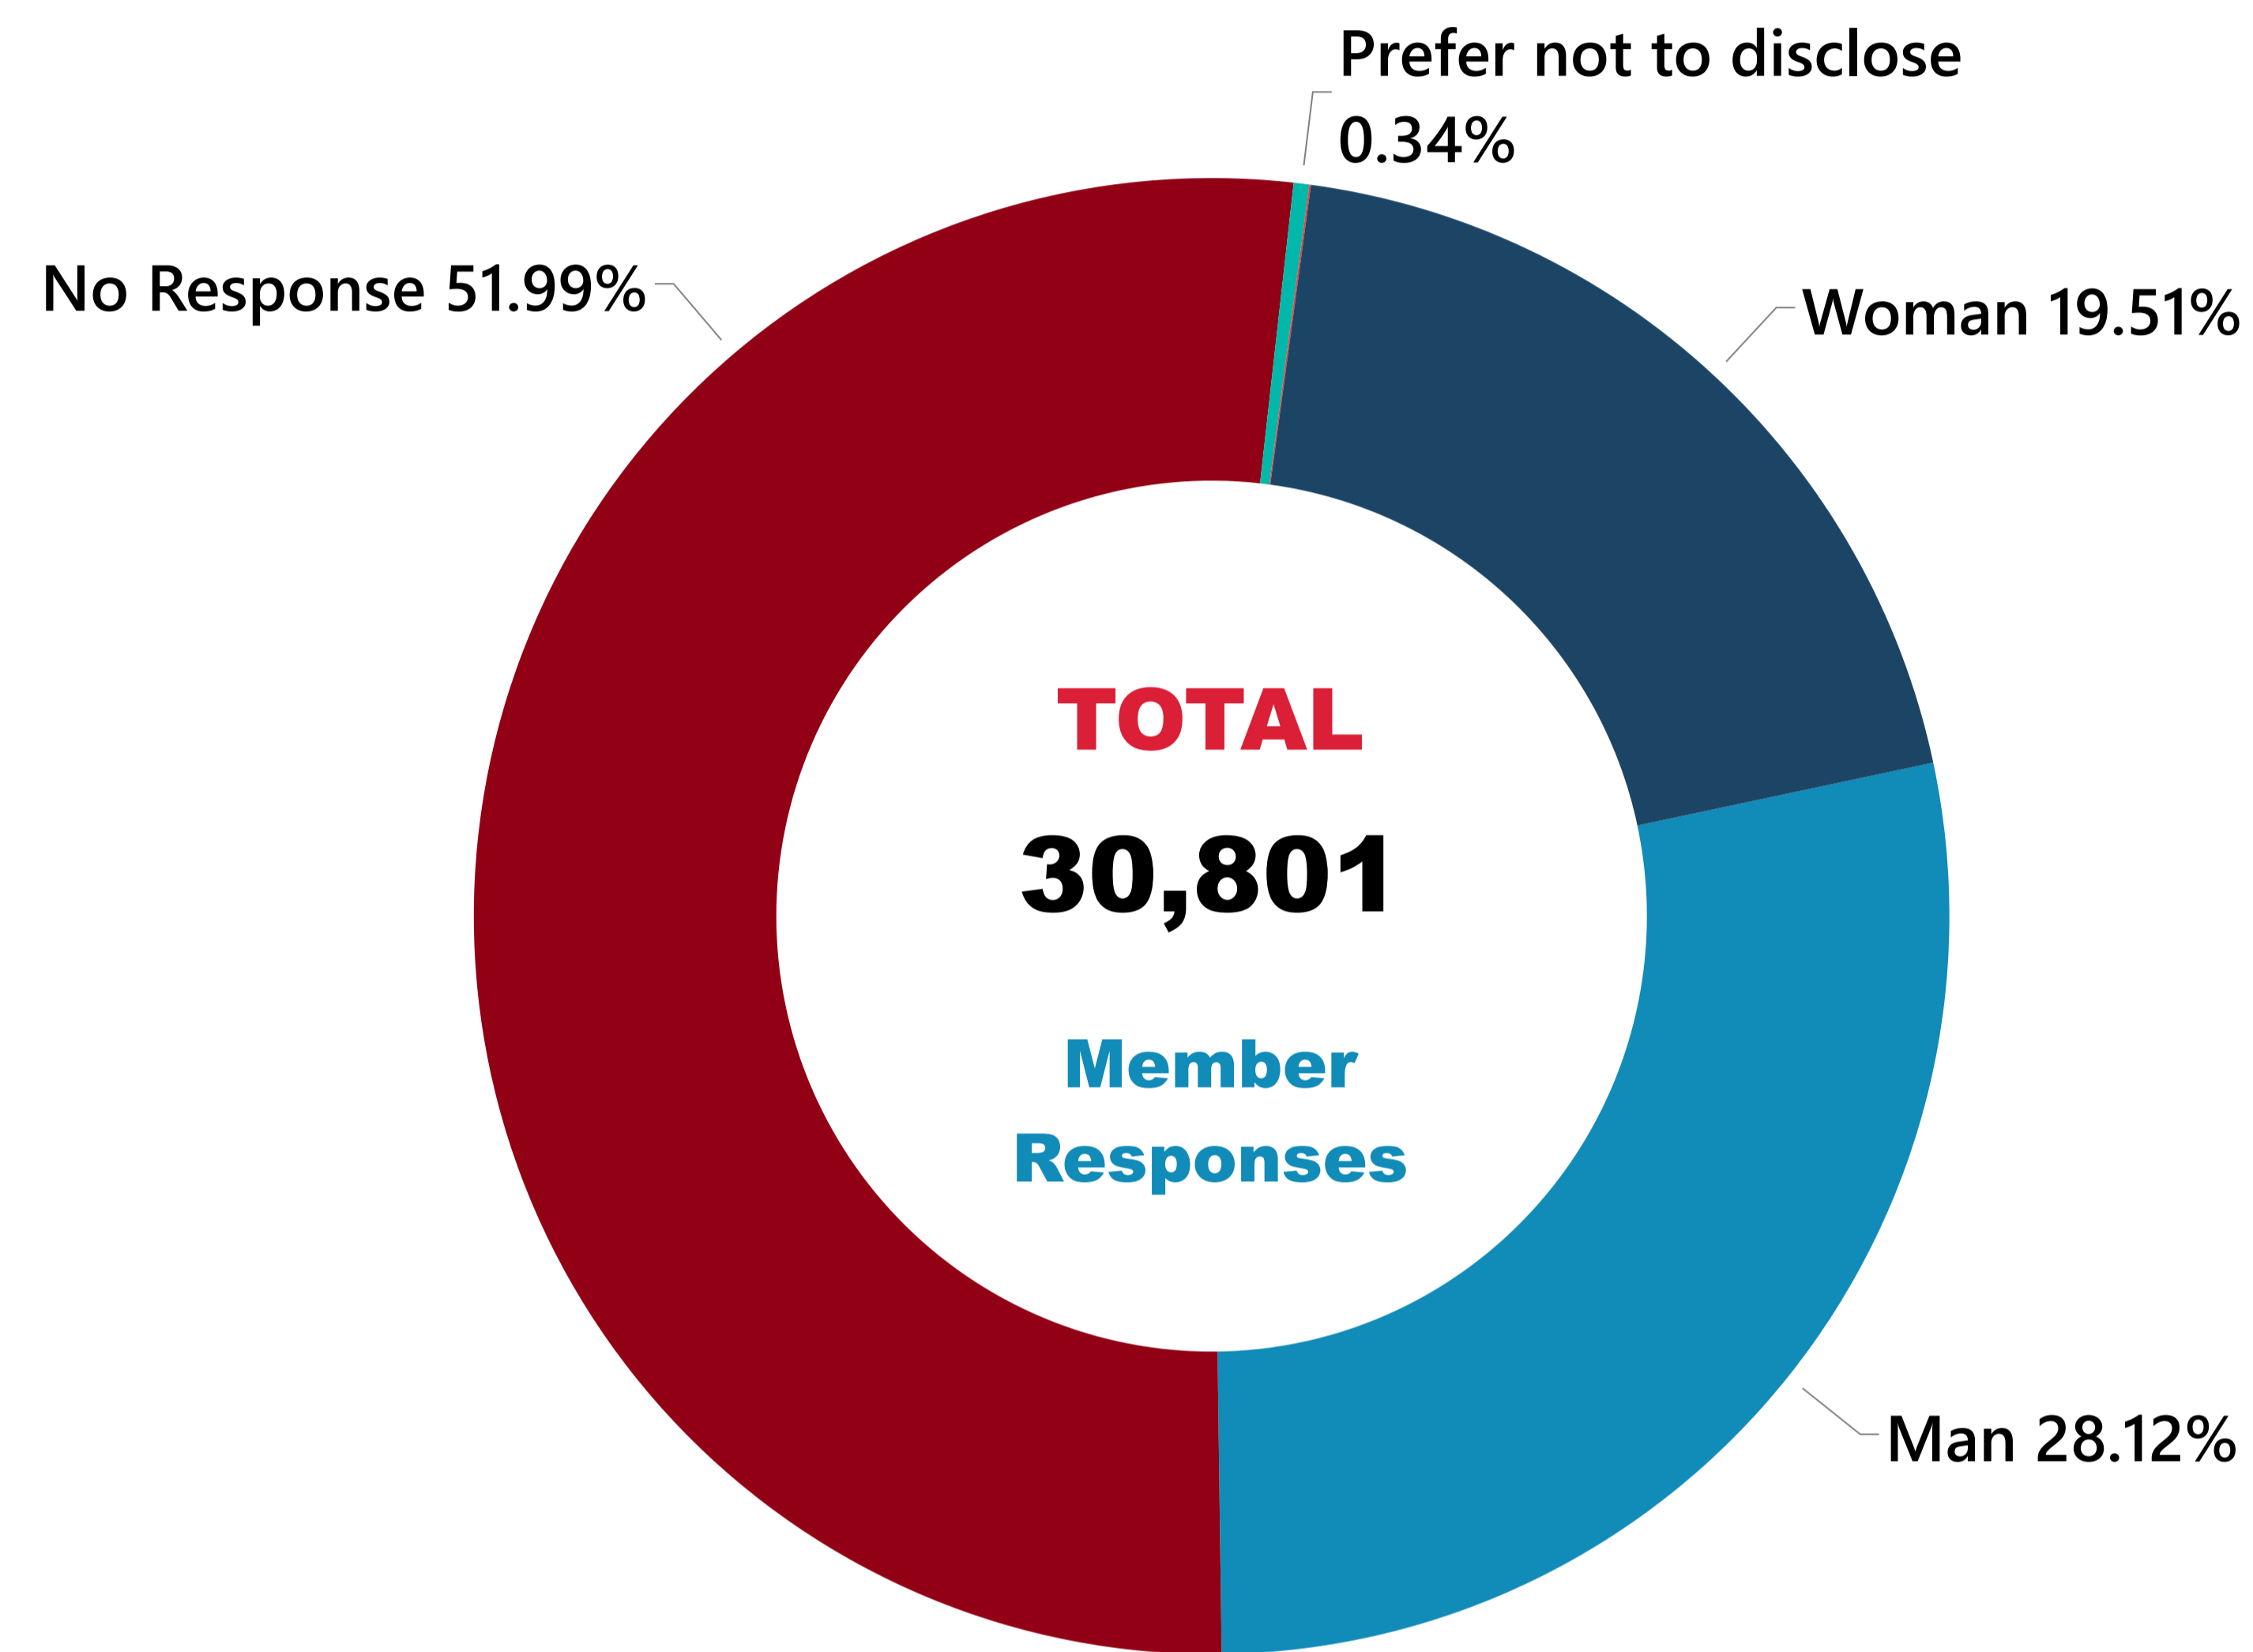

ASM Member Demographics

ASM is working to better understand and meet the needs of our members and stakeholders by collecting and tracking demographic information related to gender, race and ethnicity. We will utilize these data to not only better understand our members, but to also track our progress in diversifying the ASM community. We invite you to update your profile demographics below.

Gender Demographics

Race and Ethnicity Demographics

Gender Data

Gender	Count
Man	8655
Woman	6007
Prefer not to disclose	105
Prefer to self-describe (fill in blank)	19
Prefer to self describe	11

Race Data

Ethnicity	Count
White	7233
Asian	1159
Black or African American	670
Hispanic, Latino or Spanish origin	484
Prefer not to disclose	345
Some Other Race	159
American Indian or Alaska Native	25
Native Hawaiian or Other Pacific Islander	14
No Response	20856