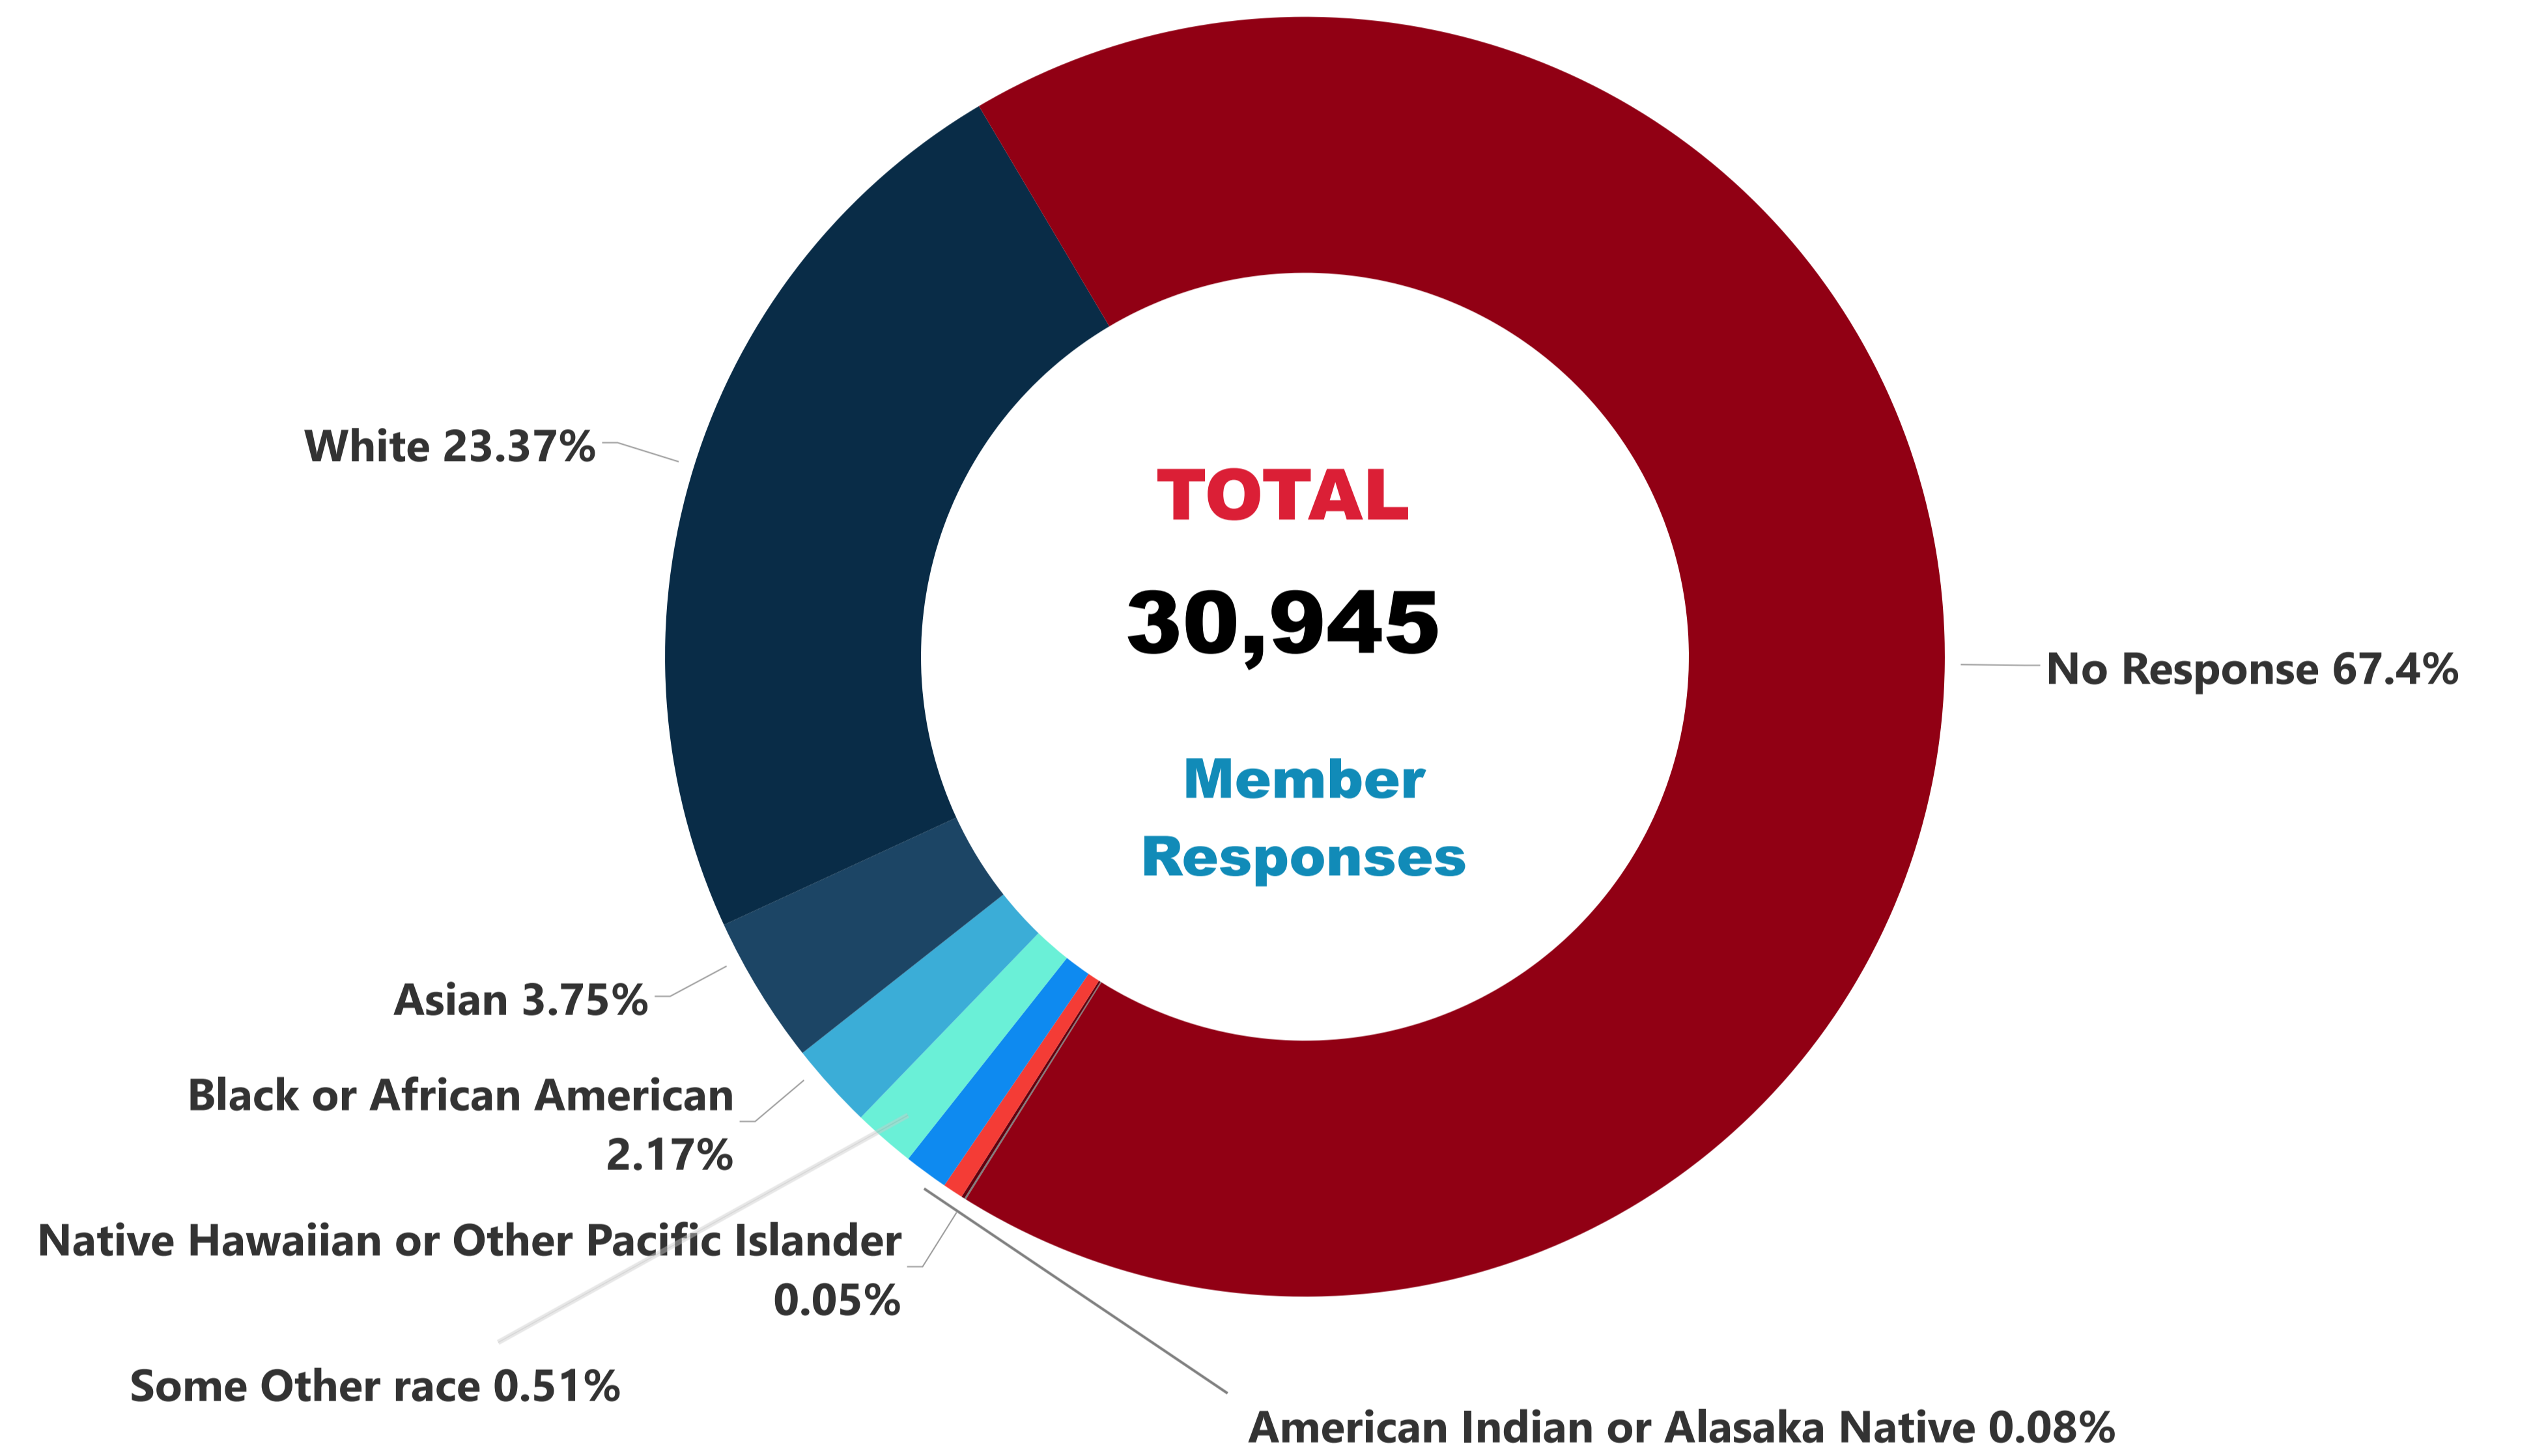

ASM Member Demographics

ASM is working to better understand and meet the needs of our members and stakeholders by collecting and tracking demographic information related to gender, race and ethnicity. We will utilize these data to not only better understand our members, but to also track our progress in diversifying the ASM community. We invite you to update your profile demographics below.

Gender Demographics

Race and Ethnicity Demographics

Gender Data

Gender	Count
Man	8655
Woman	6007
Prefer not to disclose	105
Prefer to self-describe (fill in blank)	19
Prefer to self describe	11

Race Data

Ethnicity	Count
White	7233
Asian	1159
Black or African American	670
Hispanic, Latino or Spanish origin	484
Prefer not to disclose	345
Some Other Race	159
American Indian or Alaska Native	25
Native Hawaiian or Other Pacific Islander	14
No Response	20856